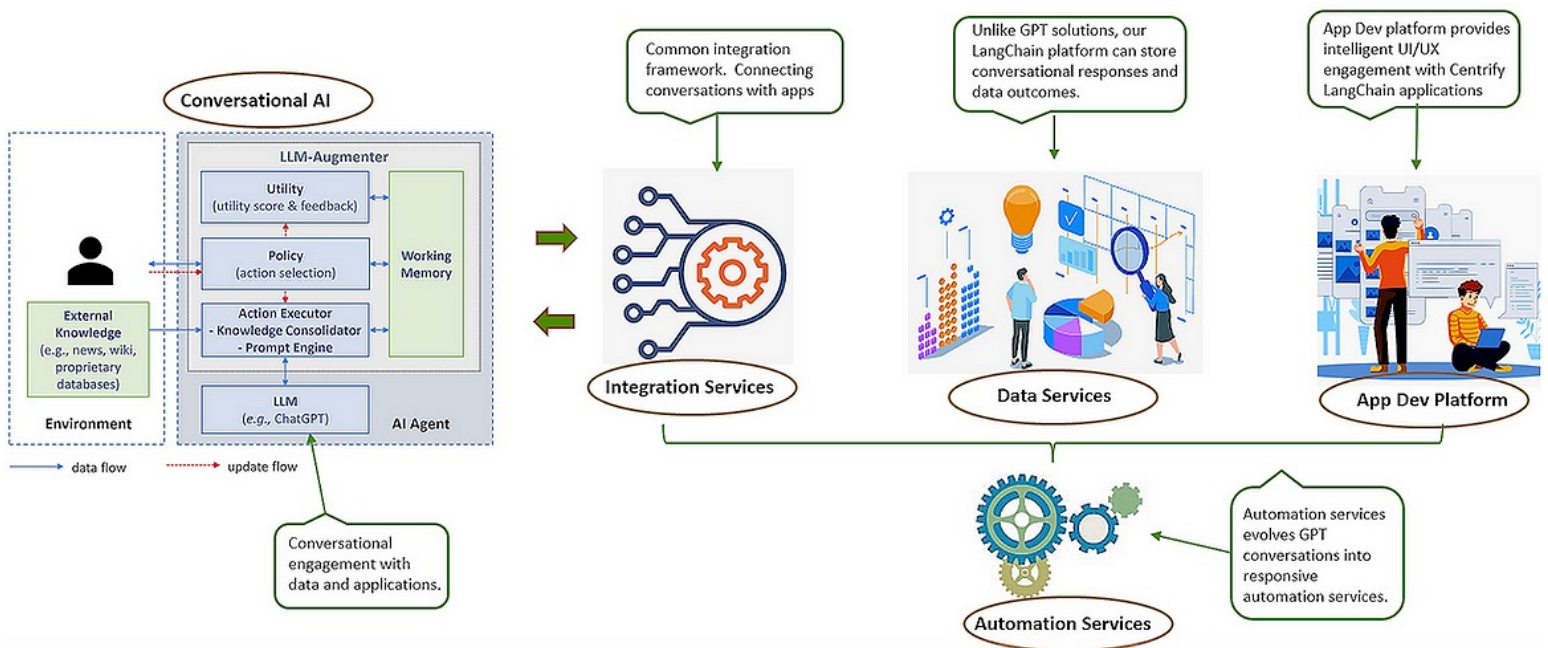

# LangX version 5 - Enabling the World Beyond GPT

## Who We Are

Centrify was formed to develop AI-driven products and solutions that exceed limitations of GPT technology.. Our most recent LangX version 5 platform allows you to ***access your data where it is*** without requirements to migrate data to Gemini or Azure platforms.

## Lang X vs GPT

- API Connectivity to External Data Sources
- Secure access to **your proprietary data sources and environments.**
- Workflow & Process Automation via GPT
- Customizable End User Experience
- Off-Line GPT Support via Agent Framework